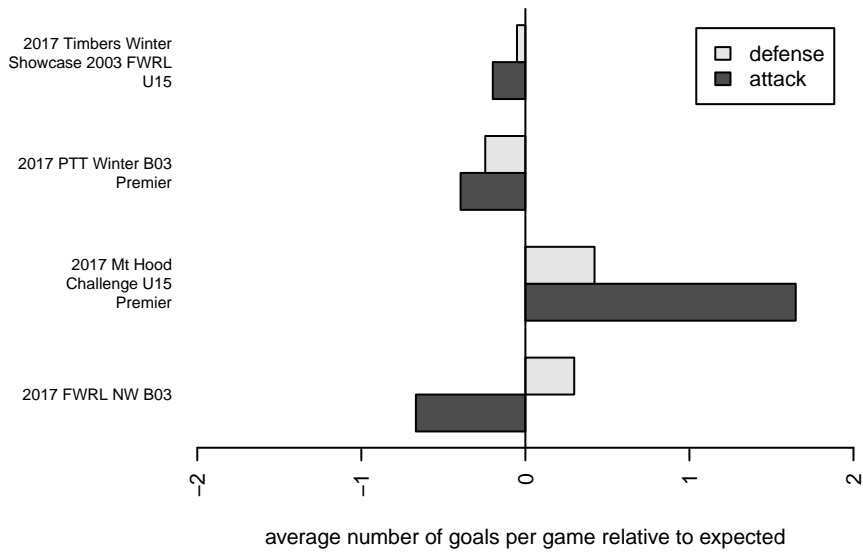

Venues played:  
 2016 OYS State Cup B03  
 2017 Mt Hood Challenge U15 Premier  
 2017 Timbers Winter Showcase 2003 FWRL U  
 2017 FWRL NW B03  
 2017 PTT Winter B03 Premier

**W AFC Real Madrid B03**  
 Dots are actual minus expected GF (blue circles) and GA (red triangles).  
 Blue line is smoothed change in attack strength. Red is smoothed change in defense strength.

**attack and defense variance (black dot)  
relative to other teams  
and top 10 in region**

**attack and defense rating  
relative to others at age  
and all opponents in last 13 months**

**Performance relative to 13 month average**