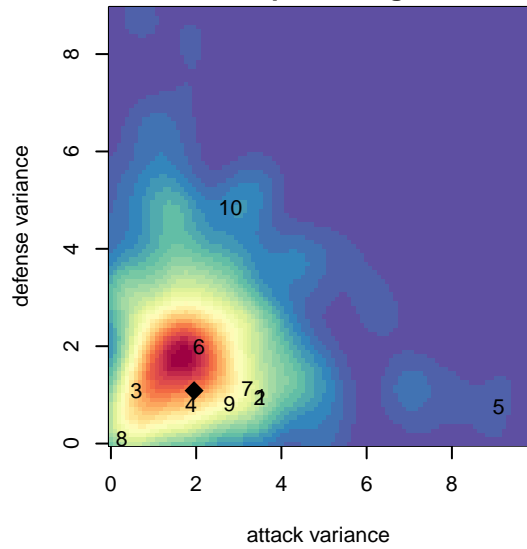

# W AFC Real Madrid B03

Woodburn Athletic FC  
 Woodburn, OR  
 B03 total strength=1418  
 attack=12.74 defense=5.7  
 spr league = PTT Win B03 Premier

alt names used:  
 W AFC Real Madrid B03  
 WOODBURN AFC REAL MADRID (OR)  
 W AFC 03B Real Madrid  
 Woodburn AFC Real Madrid B03 (OR)

Venues played:  
 2016 OYS State Cup B03  
 2017 Mt Hood Challenge U15 Premier  
 2017 Timbers Winter Showcase 2003 FWRL U  
 2017 FWRL NW B03  
 2017 PTT Winter B03 Premier

**W AFC Real Madrid B03**  
 Dots are actual minus expected GF (blue circles) and GA (red triangles).  
 Blue line is smoothed change in attack strength. Red is smoothed change in defense strength.

**attack and defense variance (black dot)  
relative to other teams  
and top 10 in region**

**attack and defense rating  
relative to others at age  
and all opponents in last 13 months**

**Performance relative to 13 month average**