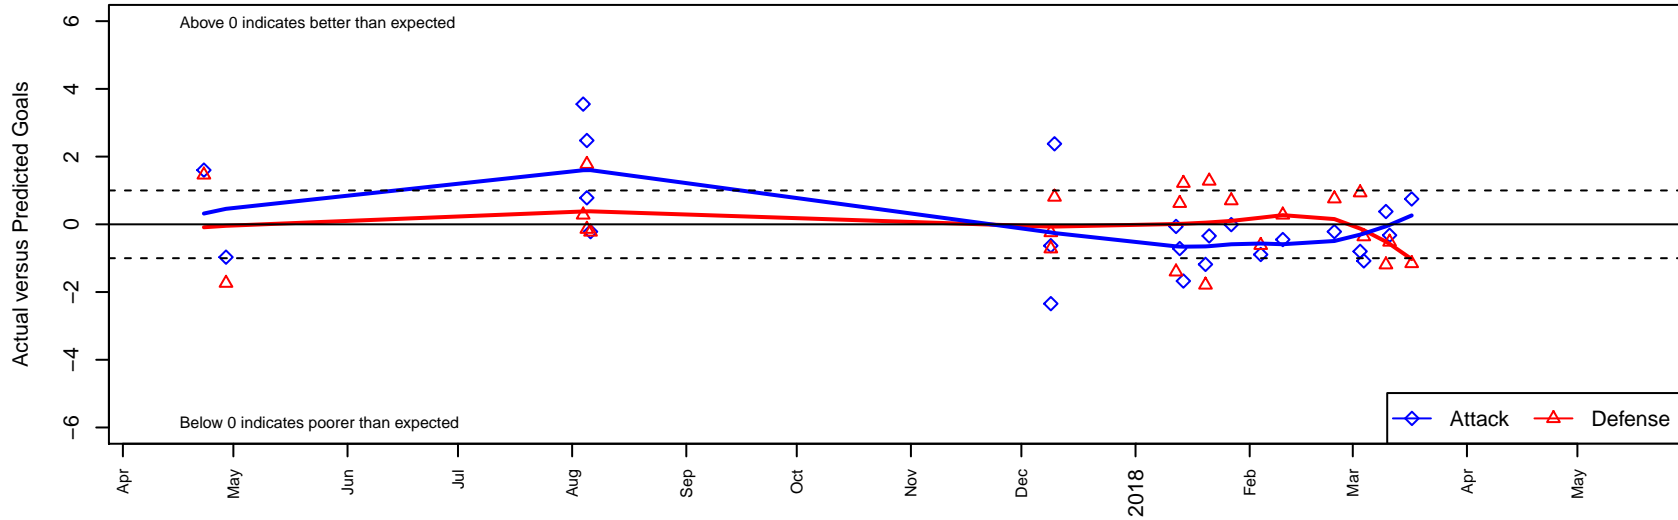

# W AFC Real Madrid B03

Woodburn Athletic FC  
 Woodburn, OR  
 B03 total strength=1418  
 attack=12.74 defense=5.7  
 spr league = PTT Win B03 Premier

alt names used:  
 W AFC Real Madrid B03  
 WOODBURN AFC REAL MADRID (OR)  
 W AFC 03B Real Madrid  
 Woodburn AFC Real Madrid B03 (OR)

Venues played:  
 2016 OYS State Cup B03  
 2017 Mt Hood Challenge U15 Premier  
 2017 Timbers Winter Showcase 2003 FWRL U  
 2017 FWRL NW B03  
 2017 PTT Winter B03 Premier

**W AFC Real Madrid B03**  
 Dots are actual minus expected GF (blue circles) and GA (red triangles).  
 Blue line is smoothed change in attack strength. Red is smoothed change in defense strength.

**attack and defense variance (black dot)  
relative to other teams  
and top 10 in region**

**attack and defense rating  
relative to others at age  
and all opponents in last 13 months**

**Performance relative to 13 month average**