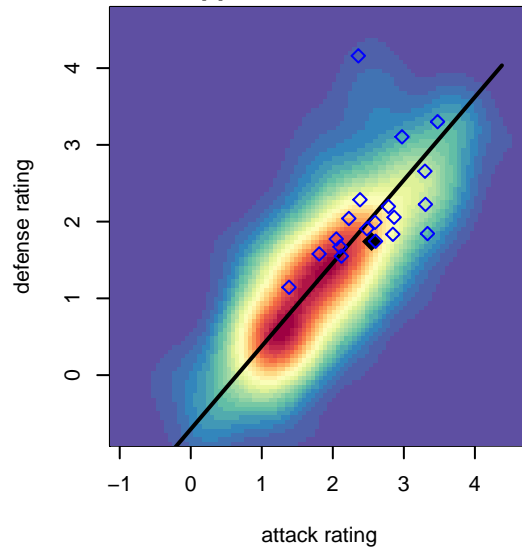

Venues played:  
 2016 OYS State Cup B03  
 2017 Mt Hood Challenge U15 Premier  
 2017 Timbers Winter Showcase 2003 FWRL U  
 2017 FWRL NW B03  
 2017 PTT Winter B03 Premier

**W AFC Real Madrid B03**  
 Dots are actual minus expected GF (blue circles) and GA (red triangles).  
 Blue line is smoothed change in attack strength. Red is smoothed change in defense strength.

**attack and defense variance (black dot)  
relative to other teams  
and top 10 in region**

**attack and defense rating  
relative to others at age  
and all opponents in last 13 months**

**Performance relative to 13 month average**