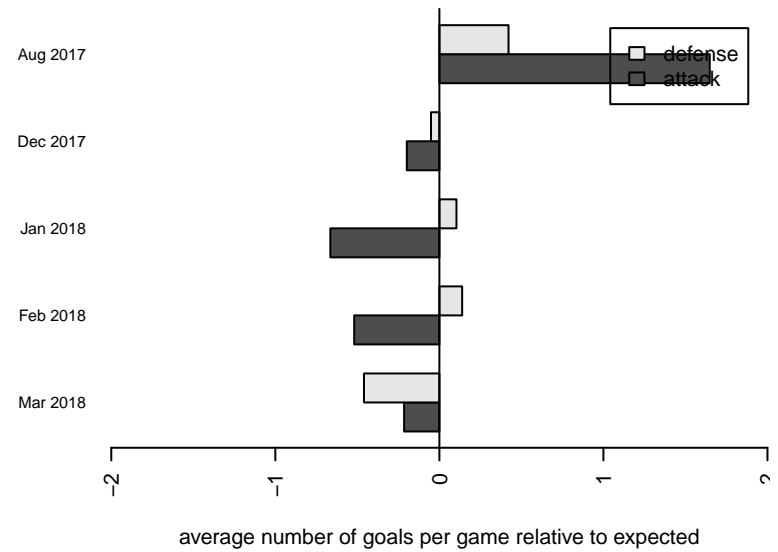

Performance relative to 13 month average